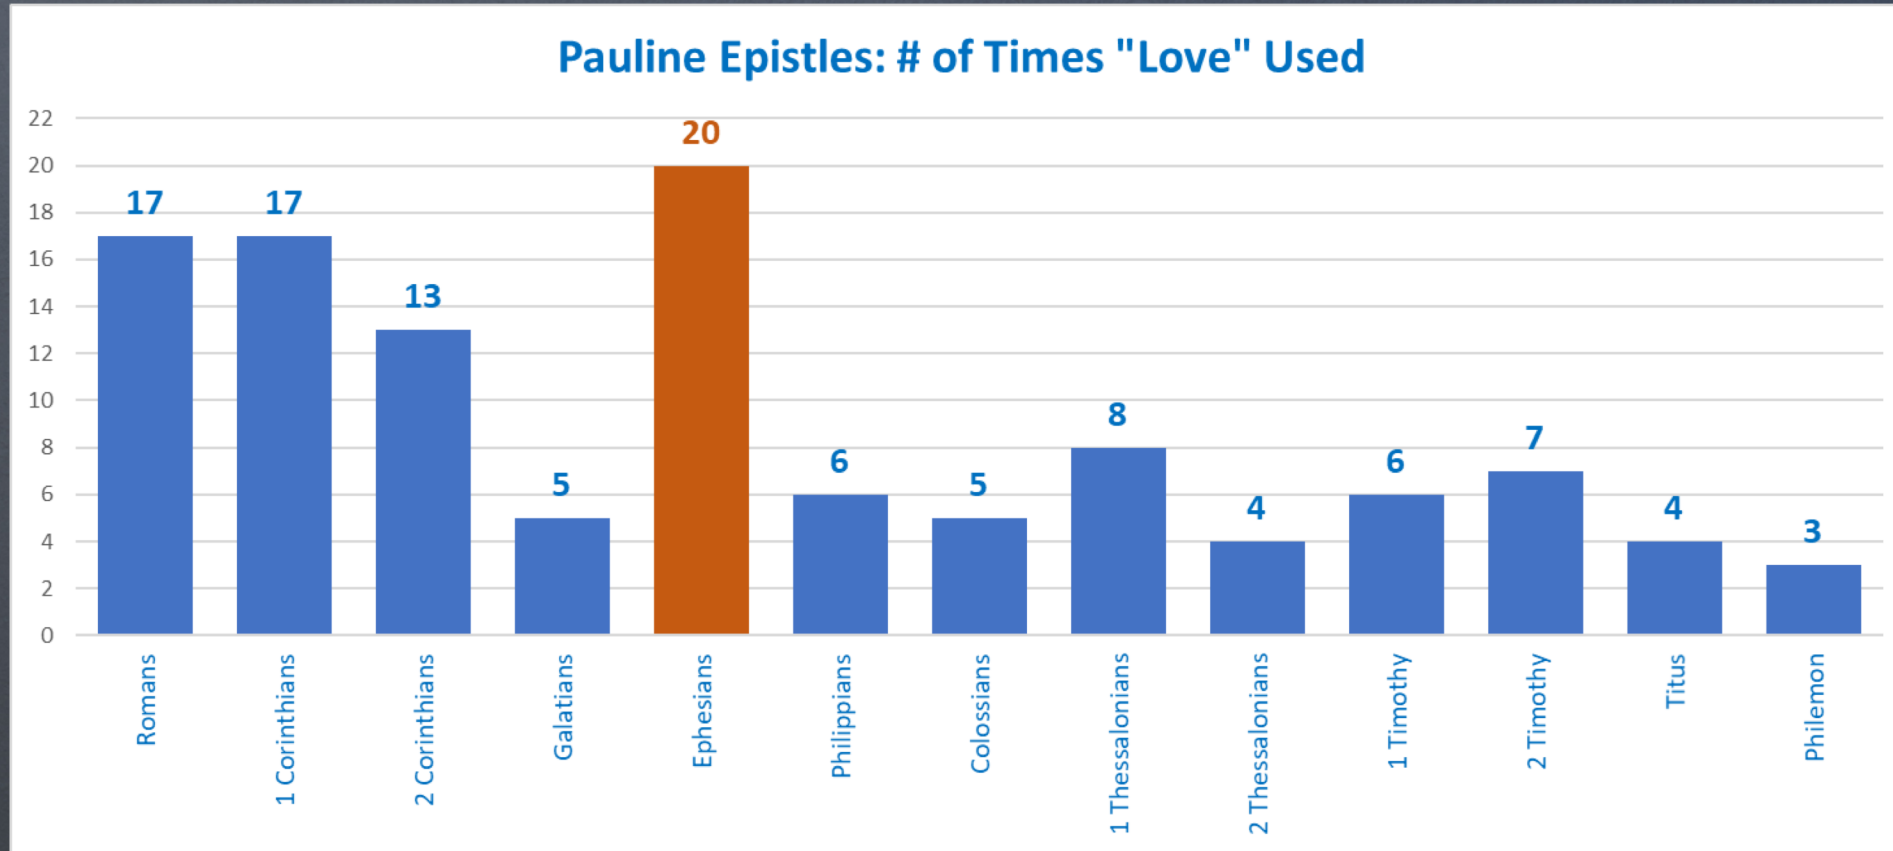

SUMMIT

MEN'S BIBLE STUDY

Revelation 2:1-7: Ephesus

Revelation 2:1-7: Ephesus

	A person <u>who has abandoned their love</u> for the Lord Jesus Christ
	Revelation 2:4
Can display this behavior	Good works
	Toiling for the Lord
	Not tolerating evil men
	Fighting for doctrinal purity
	Enduring patiently for Christ
	Not growing weary

Revelation 2:1-7: Ephesus

**A person who loves the Lord Jesus Christ with
all their heart, soul, mind & strength**

Mark 12:30

Good works

Toiling for the Lord

Not tolerating evil men

Fighting for doctrinal purity

Enduring patiently for Christ

Not growing weary

**Will display this
behavior**

Revelation 2:1-7: Ephesus

	A person <u>who has abandoned their love</u> for the Lord Jesus Christ	A person <u>who loves the Lord Jesus Christ</u> with all their heart, soul, mind & strength
	Revelation 2:4	Mark 12:30
Can / will display this behavior	Good works	Good works
	Toiling for the Lord	Toiling for the Lord
	Not tolerating evil men	Not tolerating evil men
	Fighting for doctrinal purity	Fighting for doctrinal purity
	Enduring patiently for Christ	Enduring patiently for Christ
	Not growing weary	Not growing weary